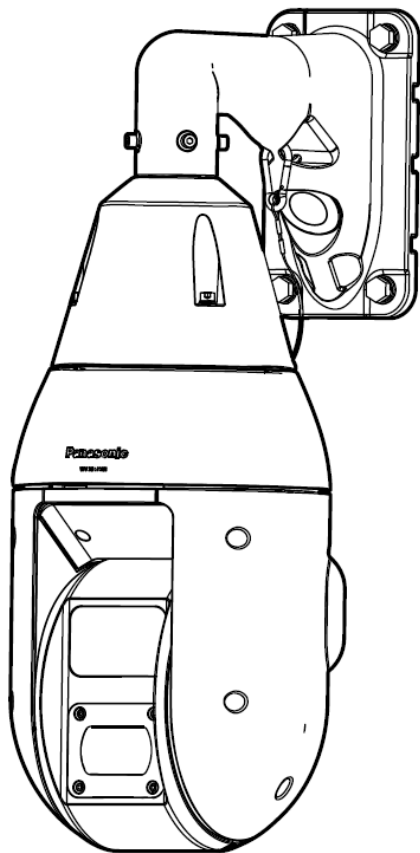

# WV-X65F1 (Optical interface option unit) support NW cameras

This product is the “Optical interface option unit” for outdoor use PTZ (PAN, TILT, ZOOM) dome type network cameras.

**【A】 Outdoor IR-PTZ type**

**【B】 Outdoor PTZ type**

The following cameras for outdoor use can be mounted with WV-X65F1.

**【A】** WV-X6533LN, WV-S6532LN

**【B】** WV-X6531N, WV-X6511N, WV-S6530N