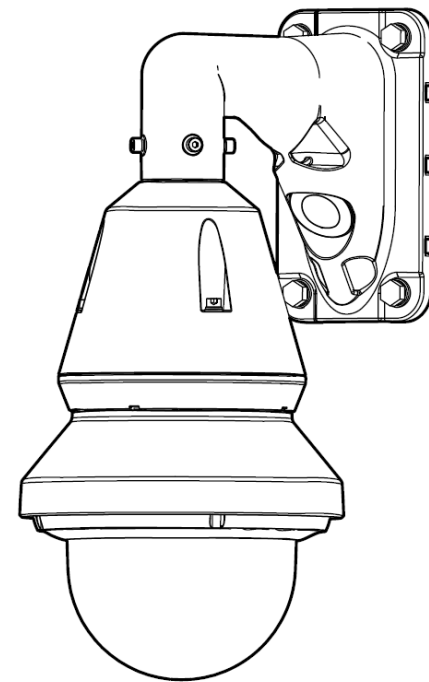

【D】 Outdoor 360deg type

【E】 4K Outdoor DOME type

The following cameras for outdoor use can be mounted with WV-S25F1.

【C】 WV-S2531LN, WV-S2511LN, WV-S2531LTN, WV-S2550L, WV-S2570L

【D】 WV-S4550L, WV-S4571L,

【E】 WV-SFV781L.