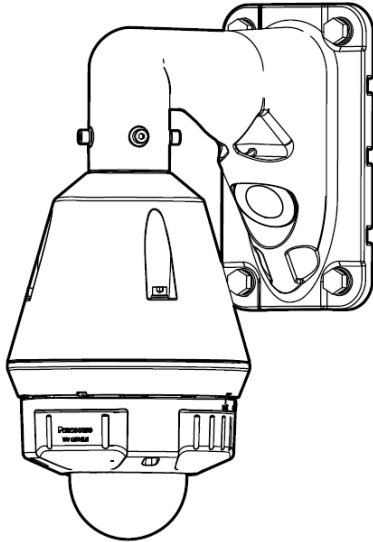

WV-S25F1 (Optical interface option unit) support NW cameras

This product is the “Optical interface option unit” for outdoor use dome type network cameras.

【C】 Outdoor DOME type