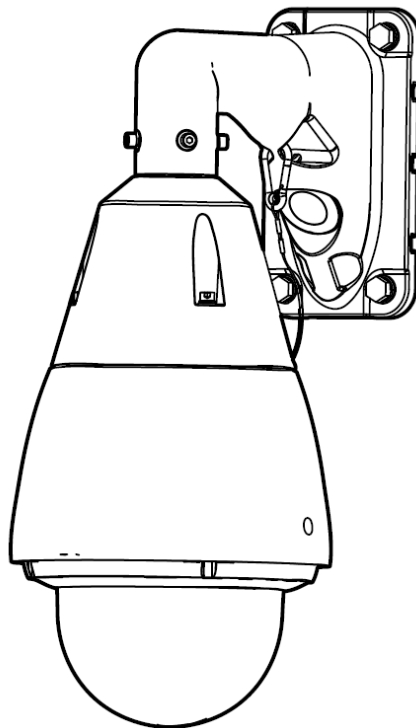

【B】 Outdoor PTZ type

The following cameras for outdoor use can be mounted with WV-X65F1.

【A】 WV-X6533LN, WV-S6532LN

【B】 WV-X6531N, WV-X6511N, WV-S6530N