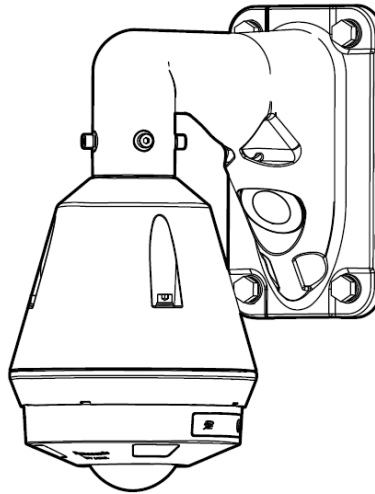

【D】 Outdoor 360deg type