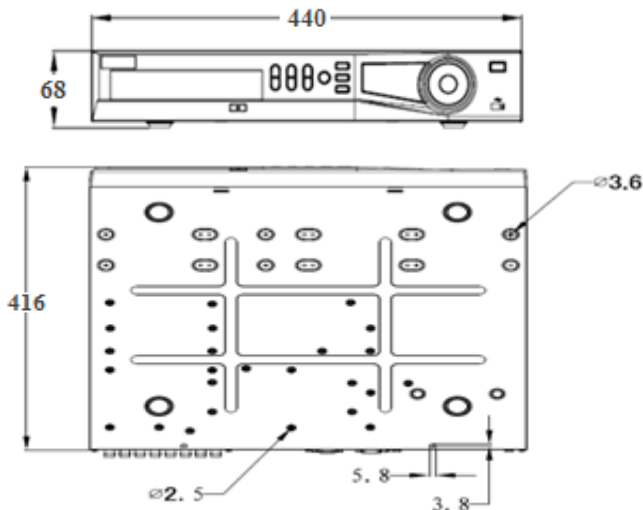

Appearance

Important

- Safety Precaution: Carefully read the operating instruction manual before using this product.

-Auto Reboot (once a week)
- Recording rate of CH 1, CH 5, CH 9, or CH 13 set at 1080p (16~25/30fps), will only allow the other channels to record at 1080P (1~7fps) or 720p (1~15fps).

- All pictures are simulated.
- Weights and dimensions are approximate.
- Specifications are subject to change without notice.
- These products may be subject to export control regulations.

DISTRIBUTED BY: