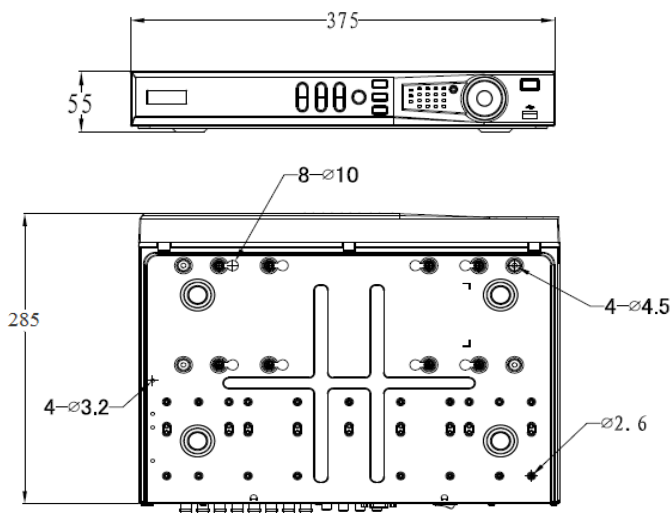

Appearance

-Auto Reboot (once a week)

- Recording rate of CH 1, CH 5, CH 9, or CH 13 set at 1080p (16~25/30fps), will only allow the other channels to record at 1080P (1~7fps) or 720p (1~15fps).

Important

- Safety Precaution: Carefully read the operating instruction manual before using this product.

- All pictures are simulated.
- Weights and dimensions are approximate.
- Specifications are subject to change without notice.
- These products may be subject to export control regulations.

DISTRIBUTED BY: